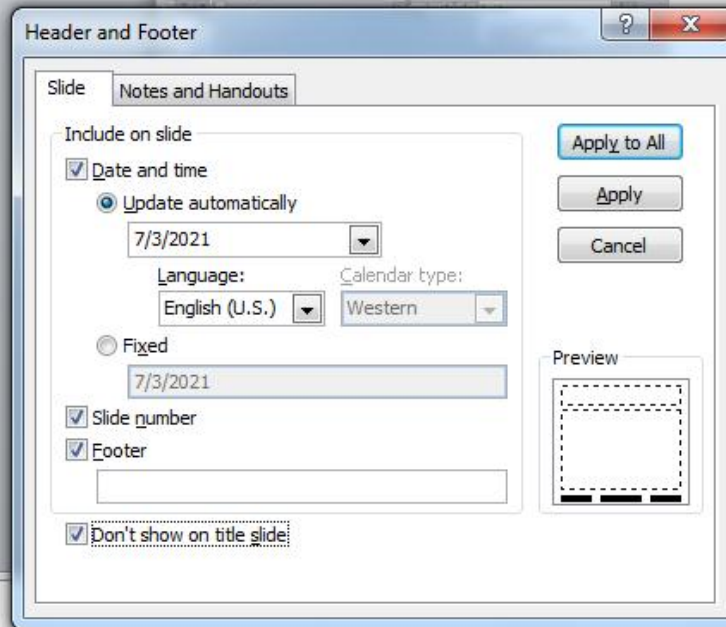

فاطمه الماسی
مسؤل سمعی بصری بیمارستان کودکان امیرکلا

The image shows a portion of the Microsoft PowerPoint ribbon. The 'Clipboard' group contains the 'Paste' button with a yellow paintbrush icon. The 'Slides' group contains the 'New Slide' button, the 'Section' button, and the 'Format Painter' button, which is a yellow square with a black 'B' and a paintbrush icon. A tooltip is displayed over the 'Format Painter' button, containing the following text:

Format Painter

Copy formatting from one place and apply it to another.

Double-click this button to apply the same formatting to multiple places in the document.

- Almasi

Click to add notes

- Title

Title

فالماسى - [Compatibility Mode] - Microsoft PowerPoint (Product Activation Failed)