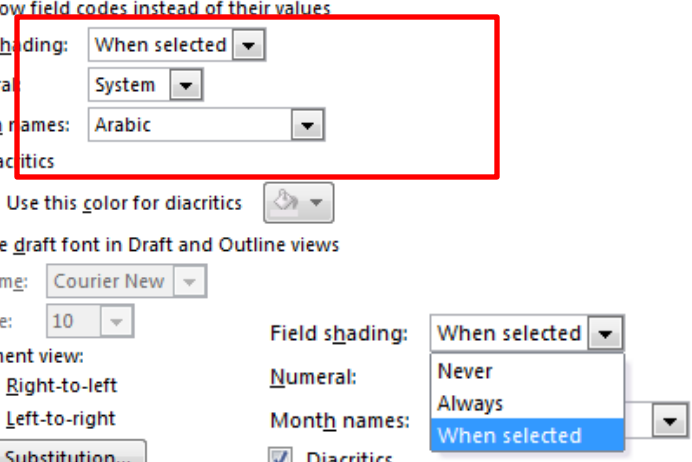

فاطمه الماسی
مسؤل سمعی بصری بیمارستان کودکان امیرکلا

The image shows a portion of the Microsoft PowerPoint ribbon. The 'Clipboard' group contains the 'Paste' button with a yellow paintbrush icon. The 'Slides' group contains the 'New Slide' button, the 'Section' button, and the 'Format Painter' button, which is a yellow square with a black 'B' and a paintbrush icon. A tooltip is displayed over the 'Format Painter' button, containing the following text: