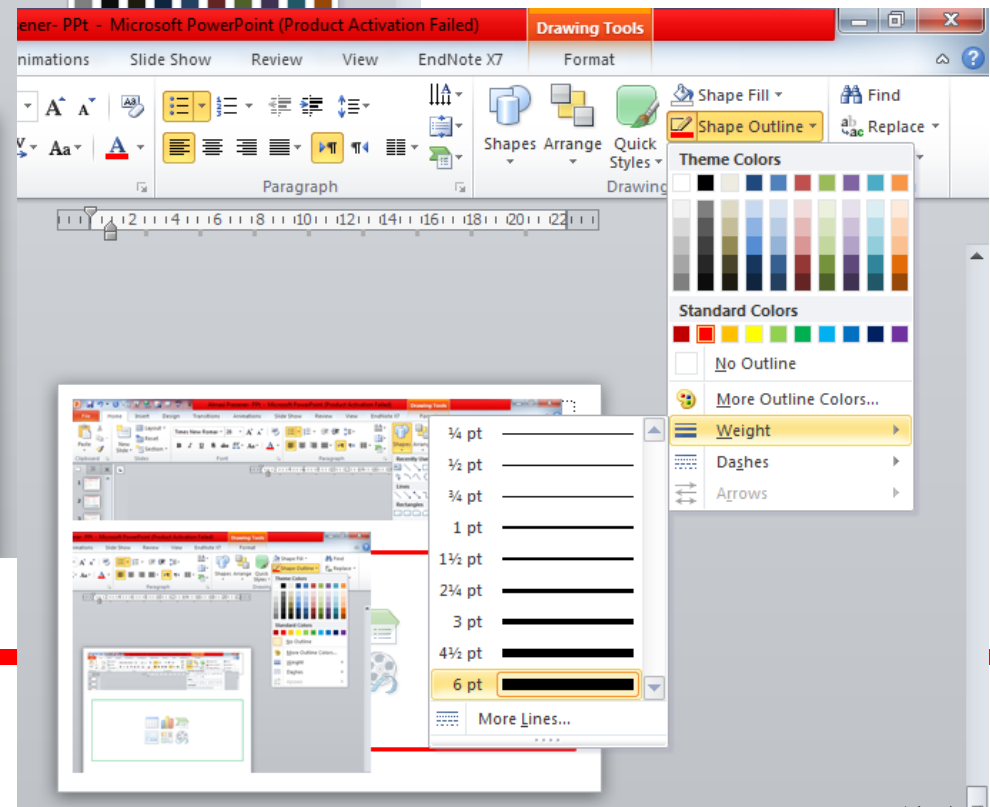

فاطمه الماسی
مسؤل سمعی بصری بیمارستان کودکان امیرکلا

The image shows a portion of the Microsoft PowerPoint ribbon. The 'Clipboard' group contains the 'Paste' button with a yellow paintbrush icon. The 'Slides' group contains the 'New Slide' button, the 'Section' button, and the 'Format Painter' button, which is a yellow square with a black 'B' and a paintbrush icon. A tooltip is displayed over the 'Format Painter' button, containing the following text:

Format Painter

Copy formatting from one place and apply it to another.

Double-click this button to apply the same formatting to multiple places in the document.

- Almasi

Click to add notes

- Title

Title

فالماسى - [Compatibility Mode] - Microsoft PowerPoint (Product Activation Failed)