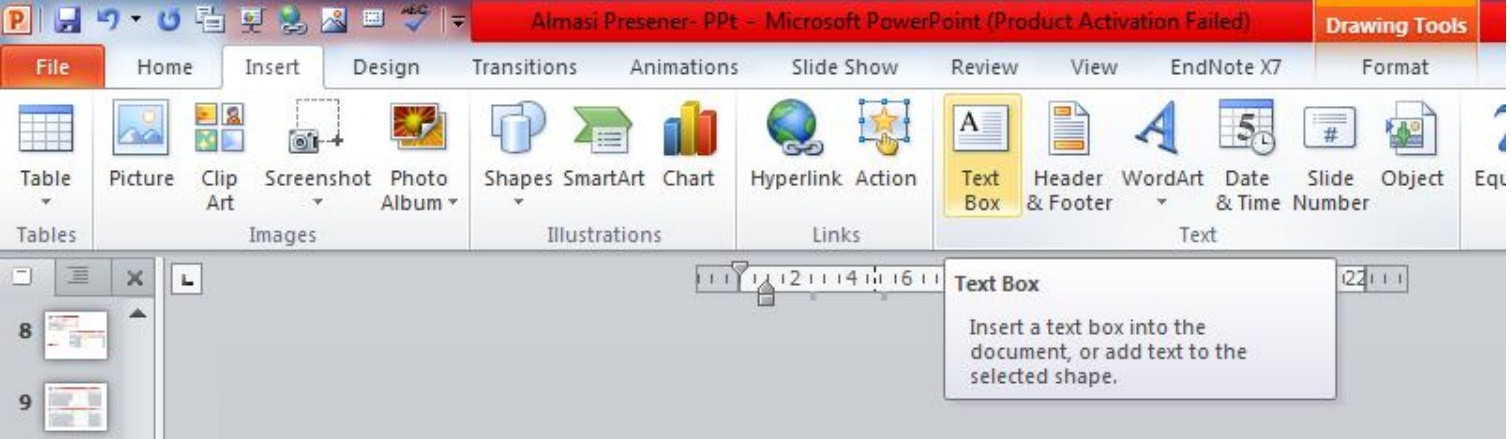

فاطمه الماسی
مسؤل سمعی بصری بیمارستان کودکان امیرکلا

The image shows a portion of the Microsoft PowerPoint ribbon. The 'Clipboard' group contains the 'Paste' button with a yellow paintbrush icon. The 'Slides' group contains the 'New Slide' button, the 'Section' button, and the 'Format Painter' button, which is a yellow square with a black 'B' and a paintbrush icon. A tooltip is displayed over the 'Format Painter' button, containing the following text:

Format Painter

Copy formatting from one place and apply it to another.

Double-click this button to apply the same formatting to multiple places in the document.

- Almasi

Click to add notes

- Title

Title

فالماسى - [Compatibility Mode] - Microsoft PowerPoint (Product Activation Failed)