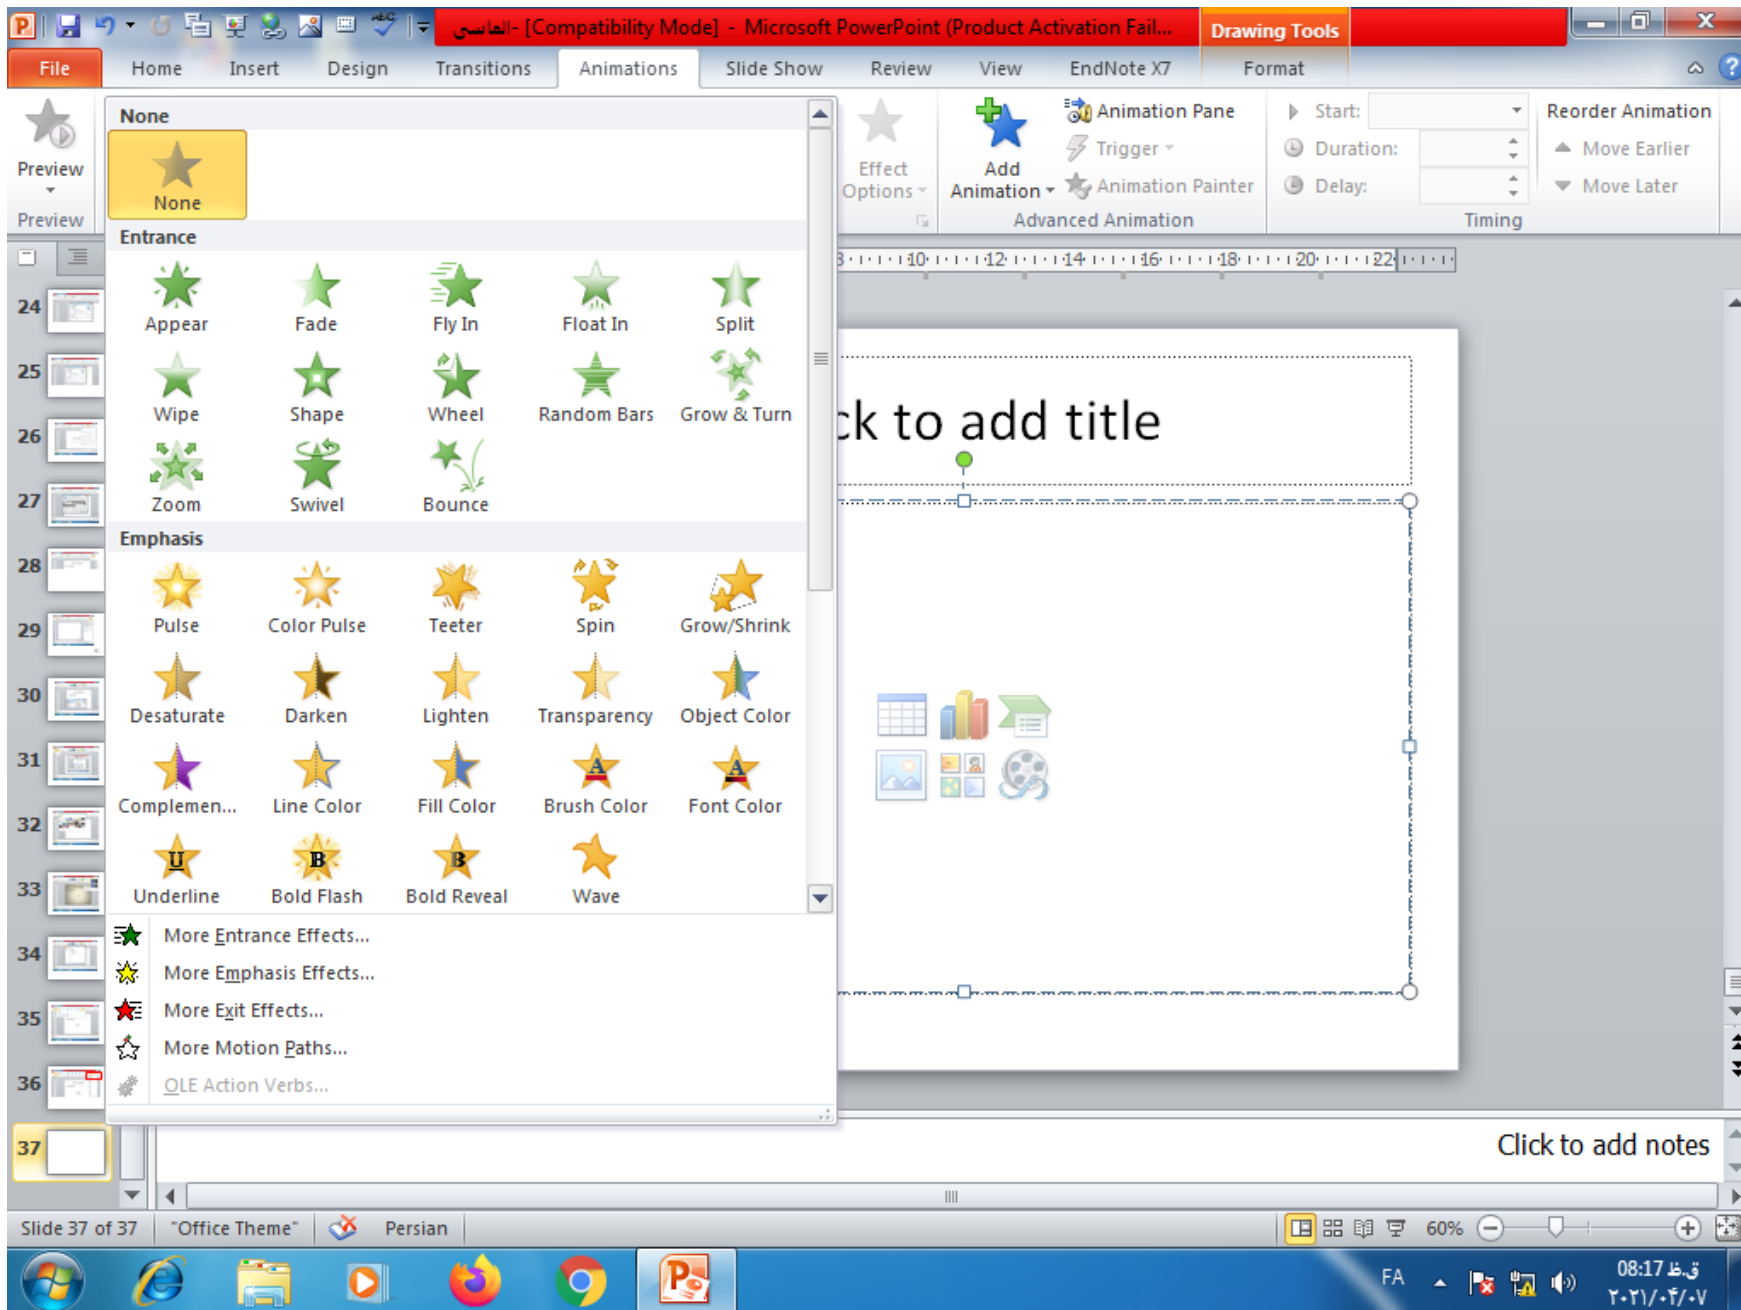

Timing

·8·|·10·|·12·|

• Click to add text

Click to add notes

الماسی - [Compatibility Mode] - Microsoft PowerPoint (Product Activation Failed)

File Home Insert Design Transitions Animations Slide Show Review View EndNote X7