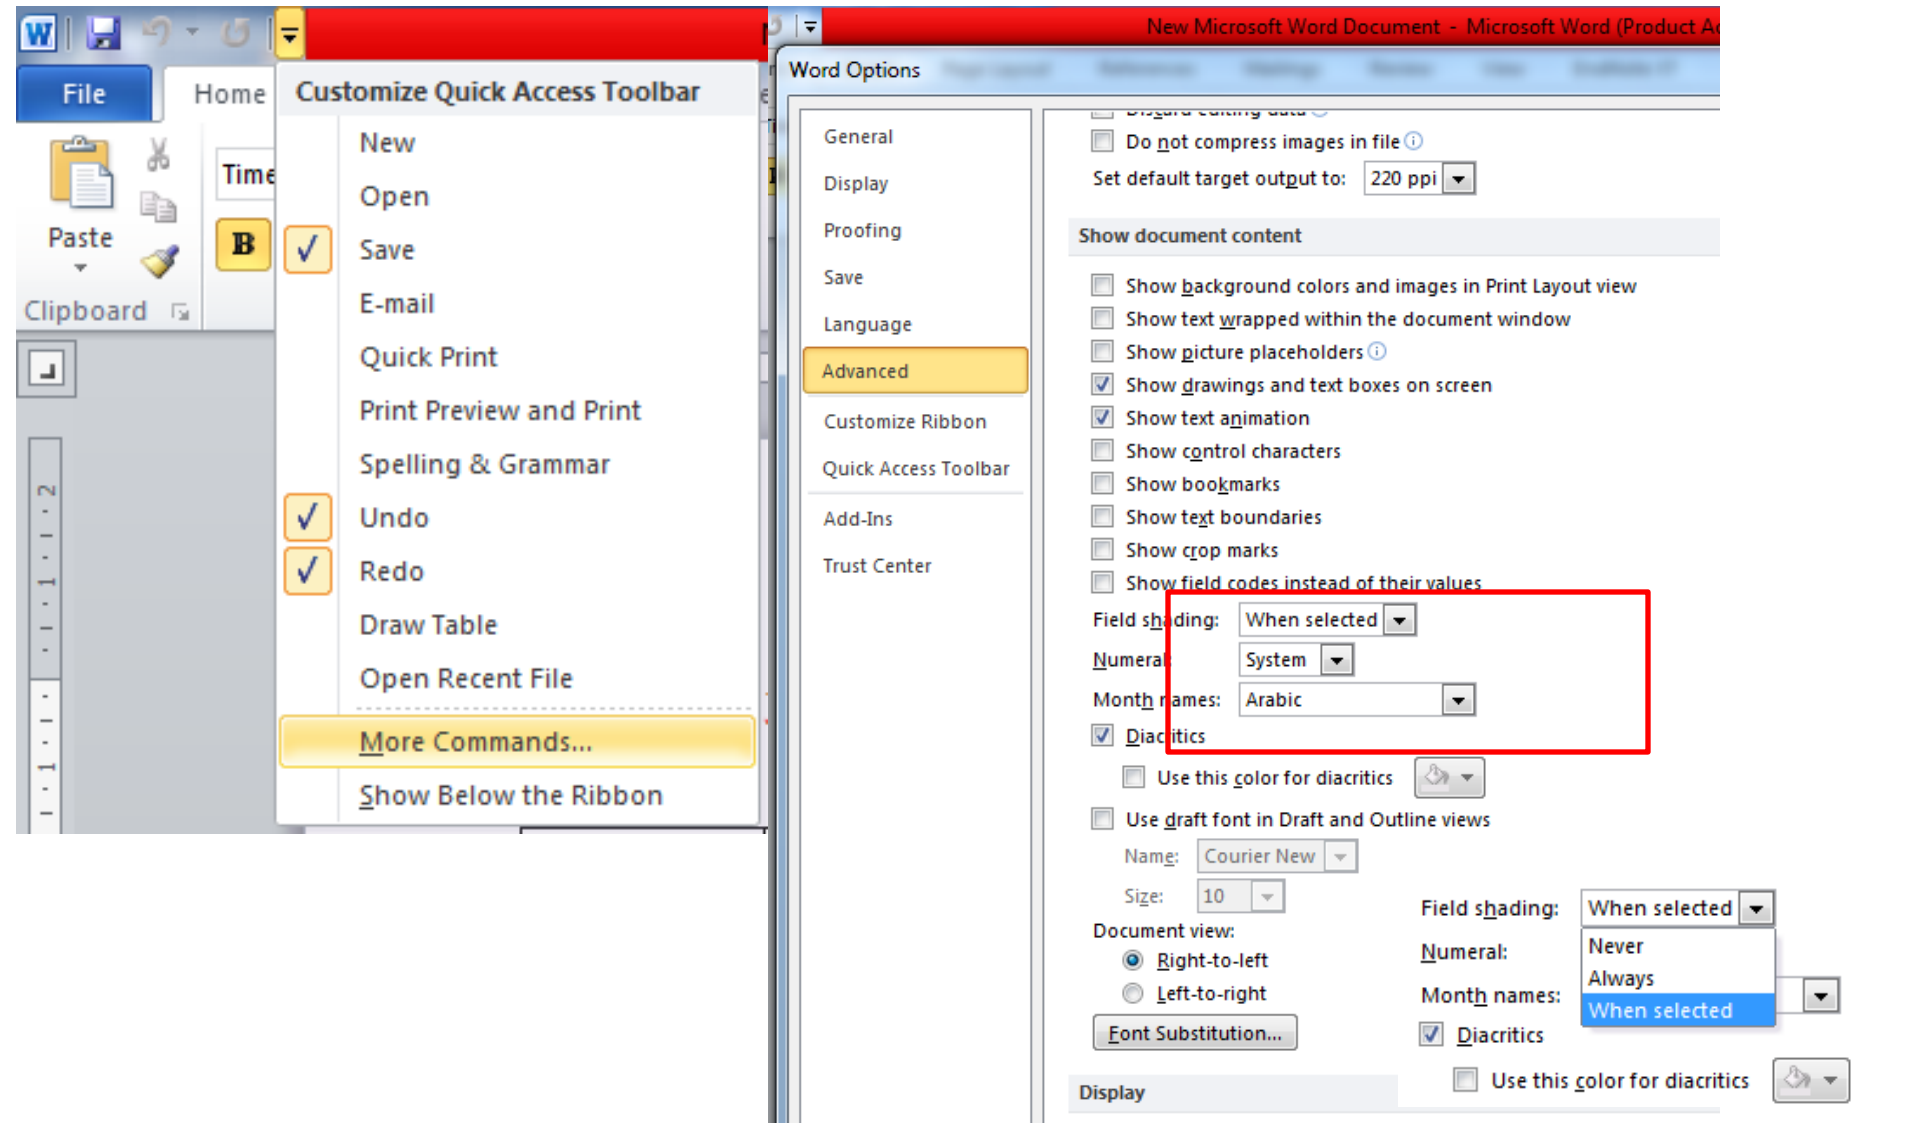

فاطمه الماسی
مسؤل سمعی بصری بیمارستان کودکان امیرکلا

The image shows a portion of the Microsoft PowerPoint ribbon. The 'Clipboard' group contains the 'Paste' button with a yellow paintbrush icon. The 'Slides' group contains the 'New Slide' button, the 'Section' button, and the 'Format Painter' button, which is a yellow square with a black 'B' and a paintbrush icon. A tooltip is displayed over the 'Format Painter' button, containing the following text: