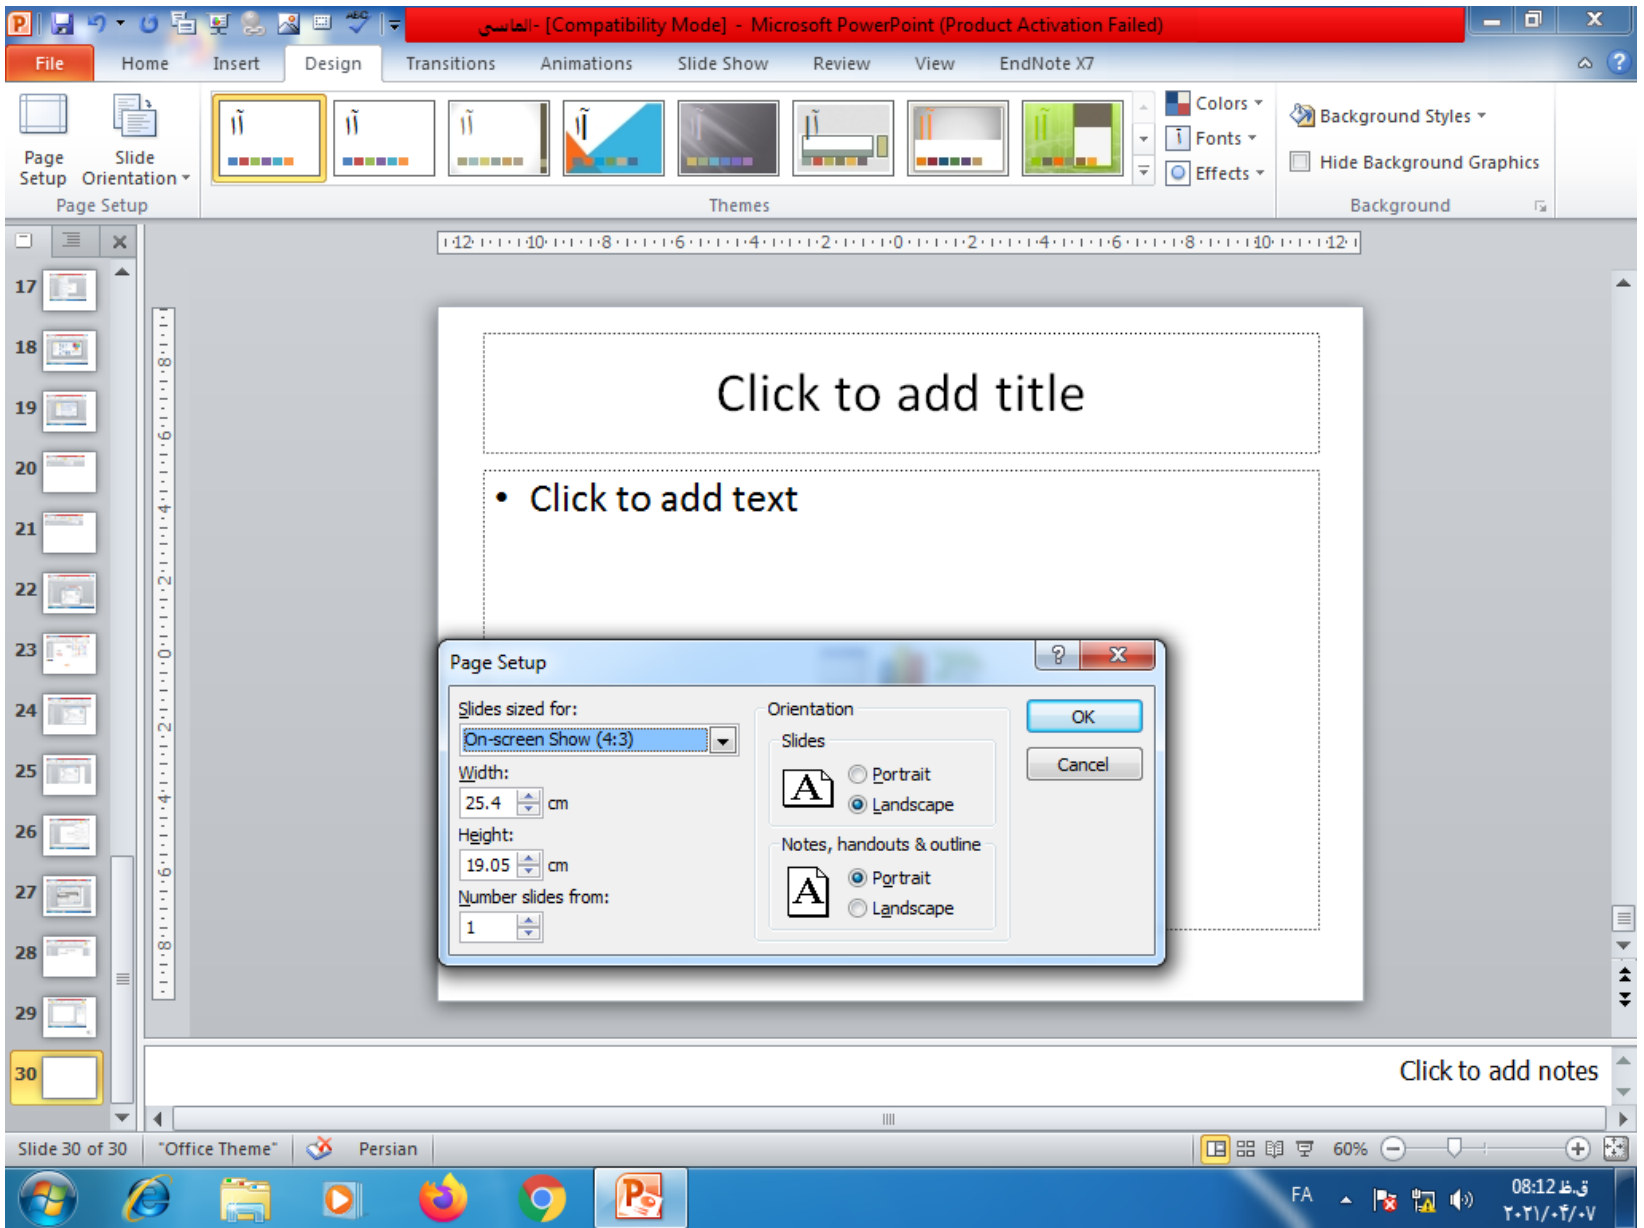

Recently used symbols:

↶ ≥ ≤ μ ↑ β α ■ → ° ± ↓ € £ ¥ ©

Leftwards Arrow Character code: 2190 from: Unicode (hex)

Insert Cancel

Click to add notes

Slide 27 of 27 "Office Theme" Persian 60%

08:09 ق.ظ ۲۰۲۱/۰۴/۰۷